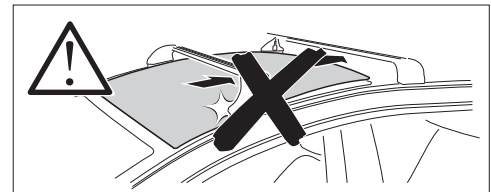

1

Kit 187177

MERCEDES GLC Coupé (C254), 5-dr SUV, 23-

ISO 11154-E

This kit is only for vehicles with fixpoint mounting.

3

4

5