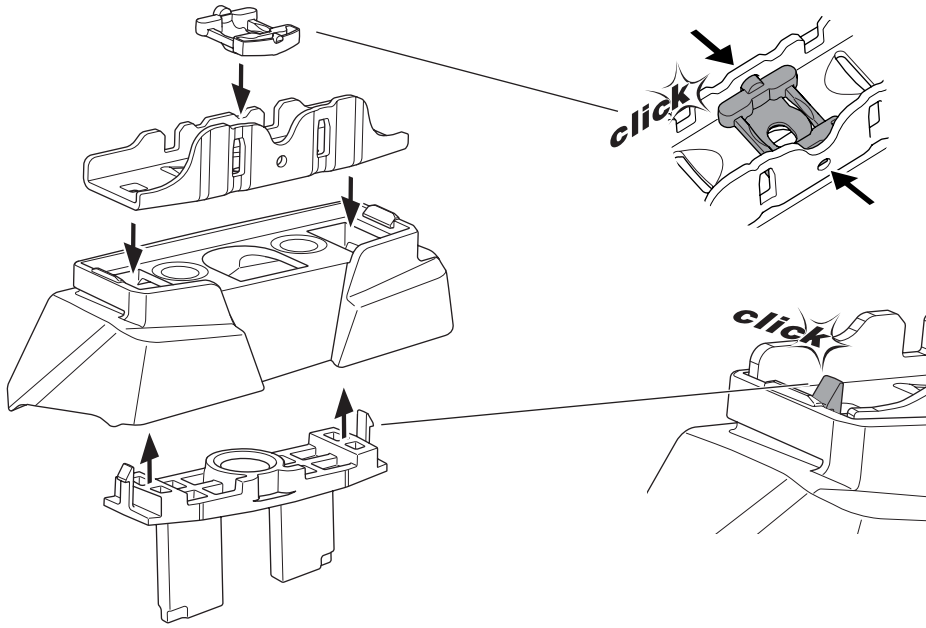

1

Kit 187177

MERCEDES GLC Coupé (C254), 5-dr SUV, 23-

ISO 11154-E

This kit is only for vehicles with fixpoint mounting.

3

4

5