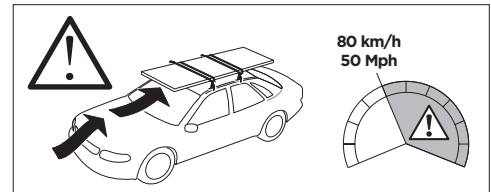

1

Kit 187177

MERCEDES GLC Coupé (C254), 5-dr SUV, 23-

ISO 11154-E

This kit is only for vehicles with fixpoint mounting.

3

4

5