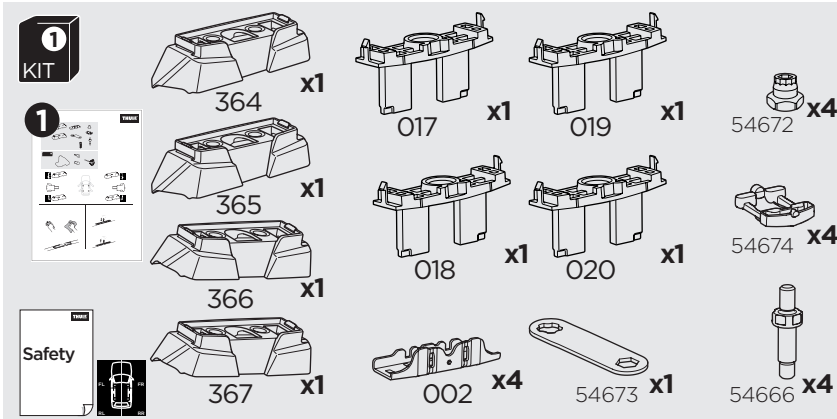

1

Kit 187177

MERCEDES GLC Coupé (C254), 5-dr SUV, 23-

ISO 11154-E

This kit is only for vehicles with fixpoint mounting.

3

4

5