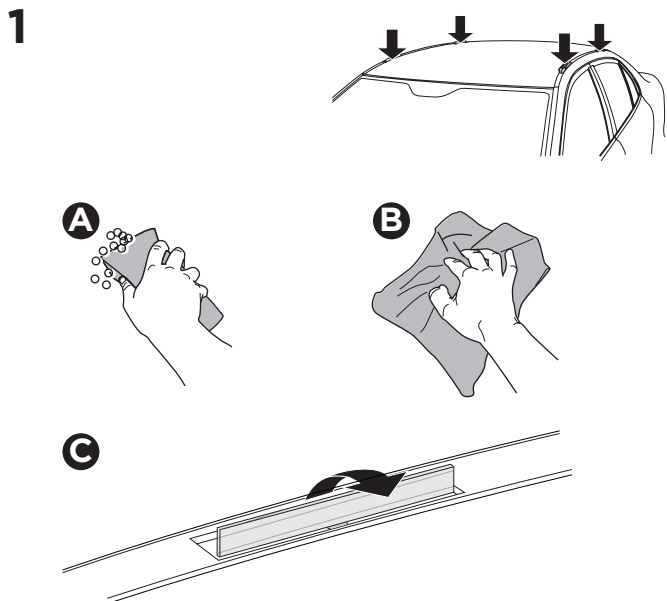

1

Kit 187177

MERCEDES GLC Coupé (C254), 5-dr SUV, 23-

ISO 11154-E

This kit is only for vehicles with fixpoint mounting.

3

4

5