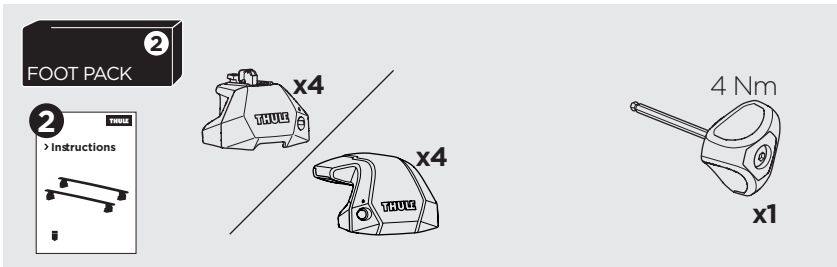

1

Kit 187177

MERCEDES GLC Coupé (C254), 5-dr SUV, 23-

ISO 11154-E

This kit is only for vehicles with fixpoint mounting.

3

4

5