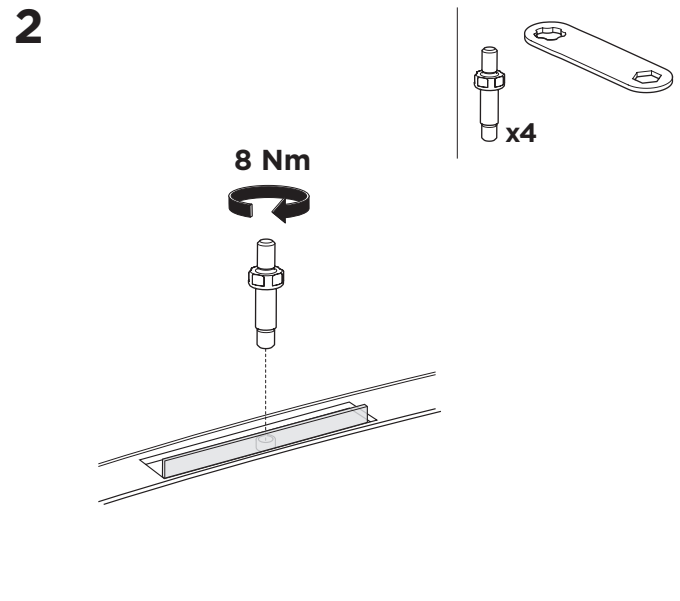

1

Kit 187177

MERCEDES GLC Coupé (C254), 5-dr SUV, 23-

ISO 11154-E

This kit is only for vehicles with fixpoint mounting.

3

4

5