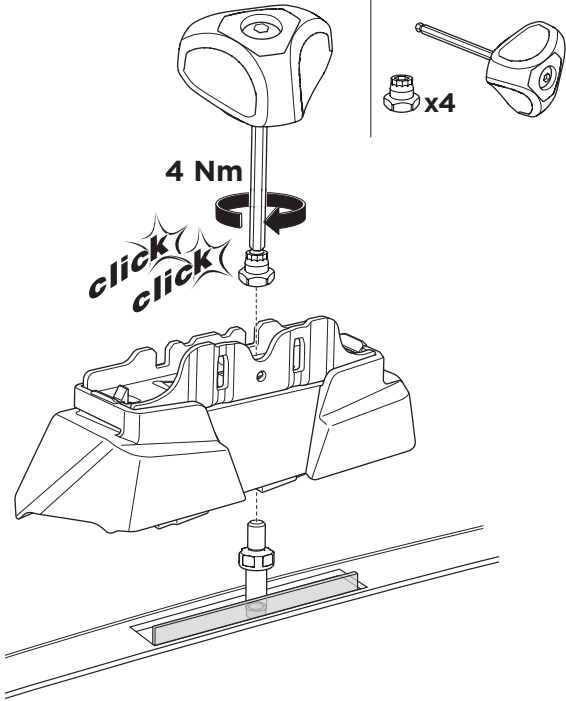

1

Kit 187177

MERCEDES GLC Coupé (C254), 5-dr SUV, 23-

ISO 11154-E

This kit is only for vehicles with fixpoint mounting.

3

4

5