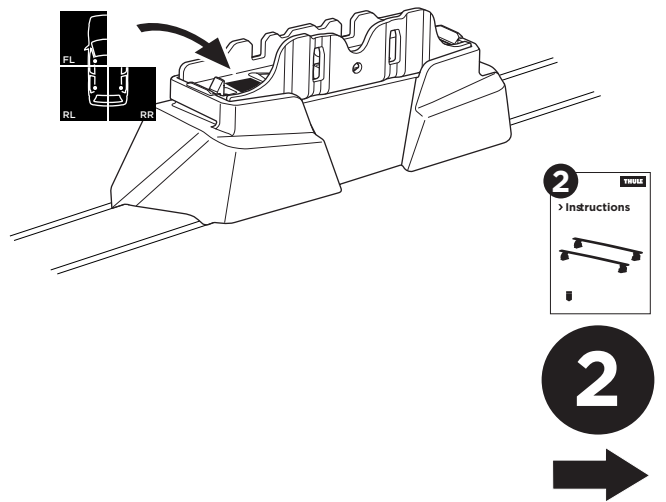

1

Kit 187177

MERCEDES GLC Coupé (C254), 5-dr SUV, 23-

ISO 11154-E

This kit is only for vehicles with fixpoint mounting.

3

4

5