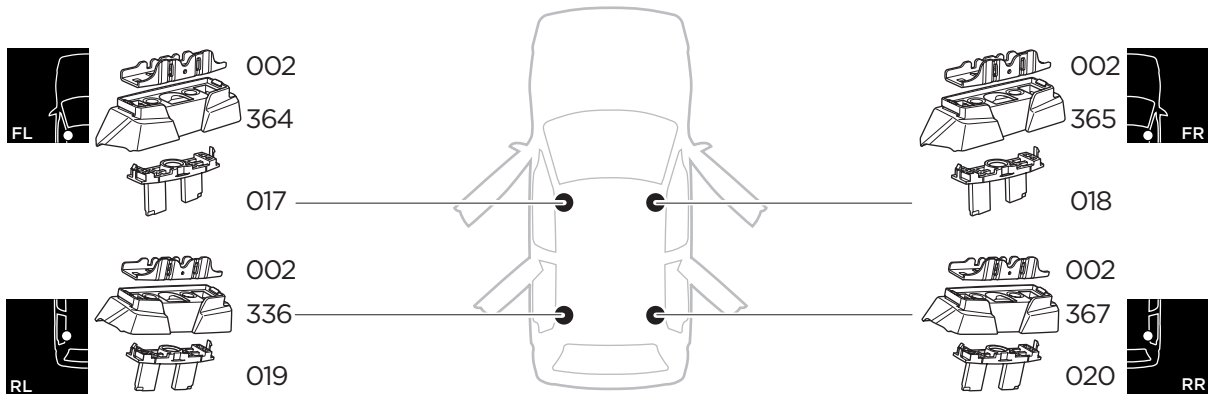

1

Kit 187177

MERCEDES GLC Coupé (C254), 5-dr SUV, 23-

ISO 11154-E

This kit is only for vehicles with fixpoint mounting.

3

4

5